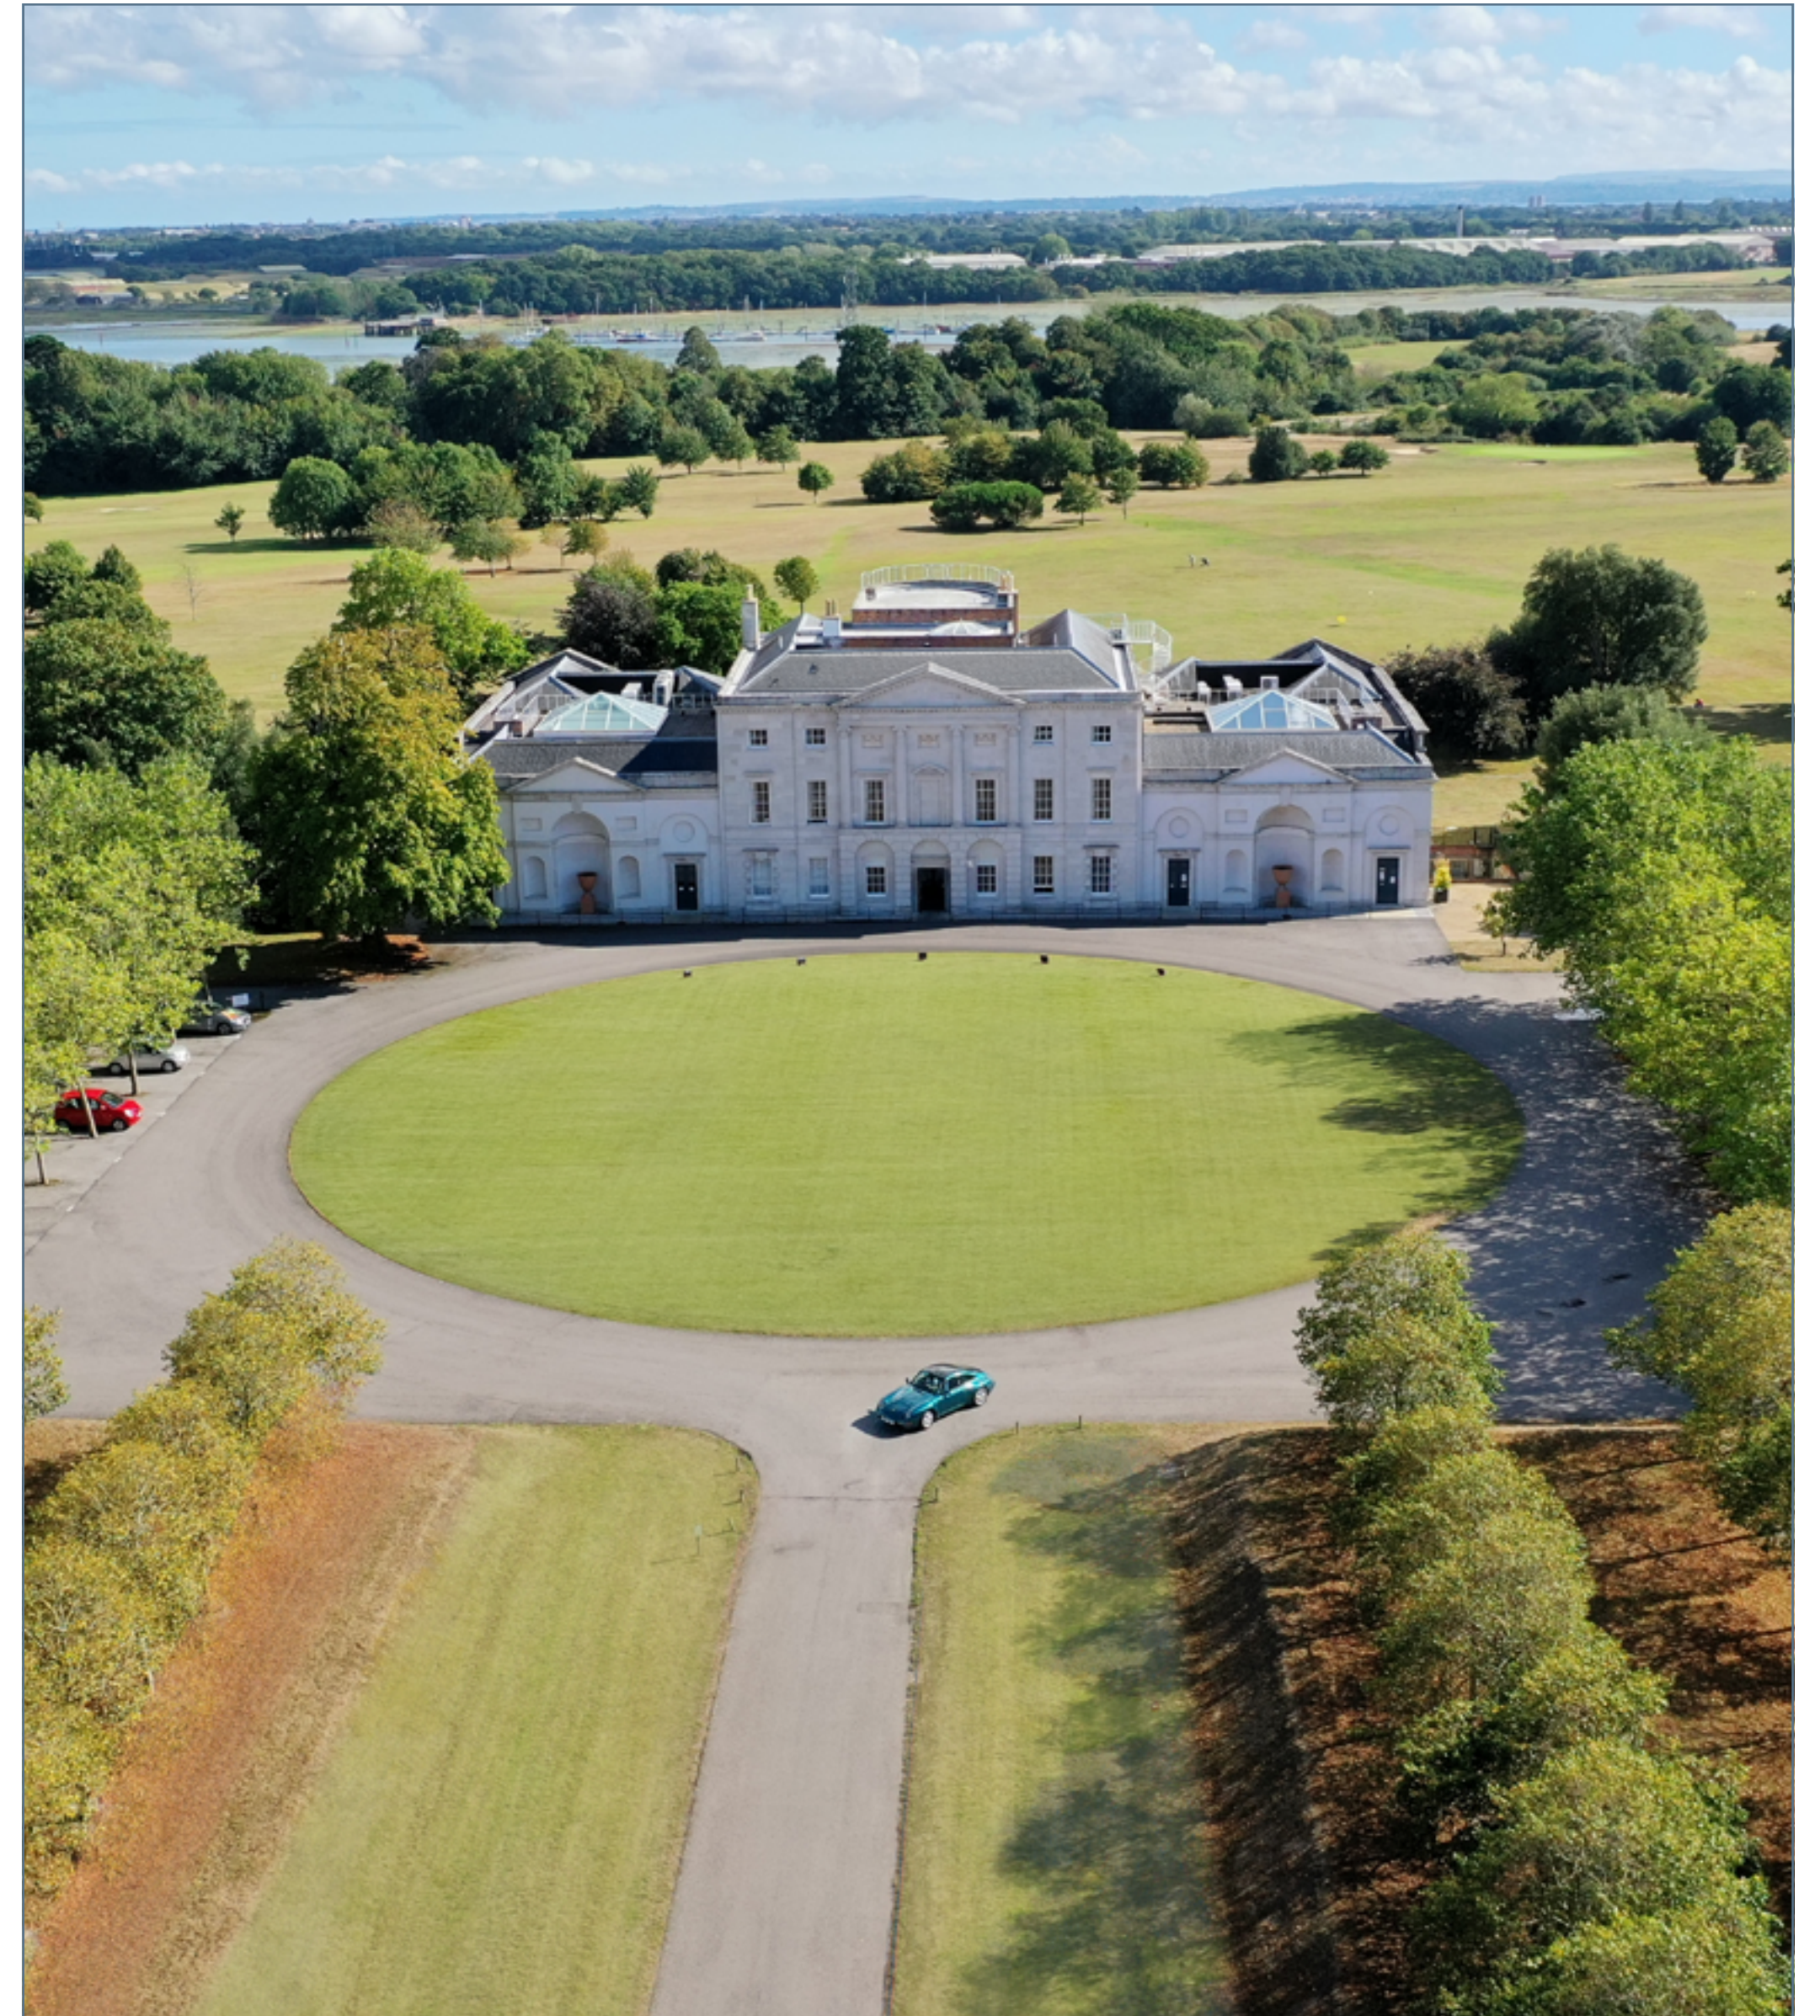

CHOOSE CAMS HALL FOR

Flexible licences
with space that scales
as required

Ergonomic furniture
including award-winning
ergonomic desk chairs

Superfast gigabit Wi-Fi
and VoIP with on-site
support

Acres of grounds
with tables, seating
& Wi-Fi

Meeting rooms
with intelligent video-
conferencing

Virtual office
professional and discrete
office space

Secure 24/7 access
Individual keys and a
security system assigned
to you

Free parking
Secure parking