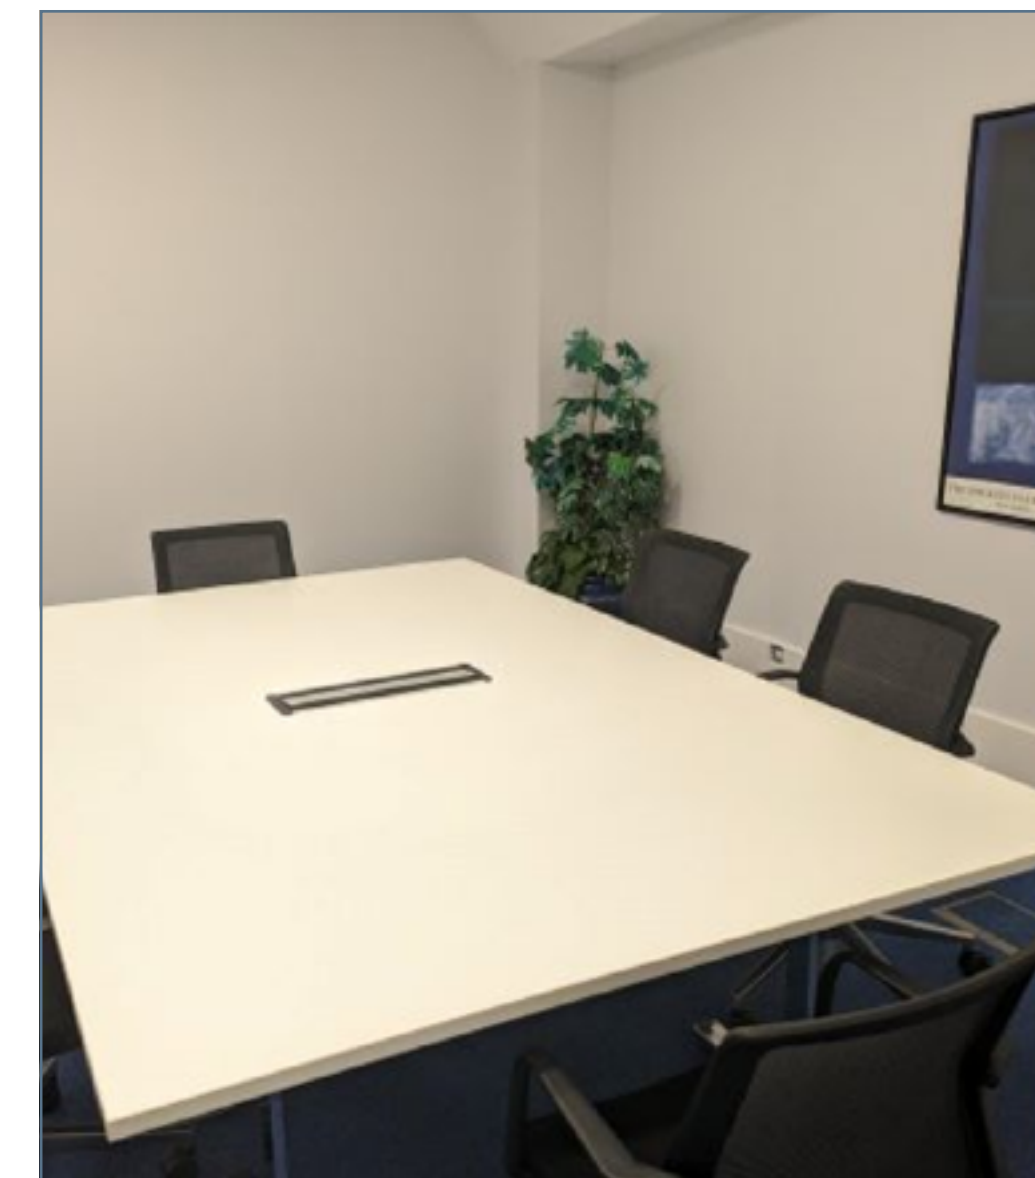

## Meeting rooms

Host, plan and collaborate in beautifully appointed meeting spaces. Meeting rooms can be configured to suit your needs and include complimentary superfast gigabit Wi-Fi, conference phone, air conditioning and intelligent video conferencing. There's plenty of parking available and our professional on-site team to support your meeting.

### The Oval Room

a spacious first floor meeting room with an impressive decorative domed ceiling and far reaching views across parkland to the Solent.

**Capacity:**

Boardroom up to 20;  
Theatre-style up to 60;  
Cabaret up to 40.

### The Garden Room

a bright, spacious meeting room with direct access to the terrace and grounds.

**Capacity:**

Boardroom up to 12;  
Theatre up to 40;  
Cabaret up to 40.

### The Phoenix Room

a private, intimate space for smaller meetings.

**Capacity:**

Boardroom up to 6.